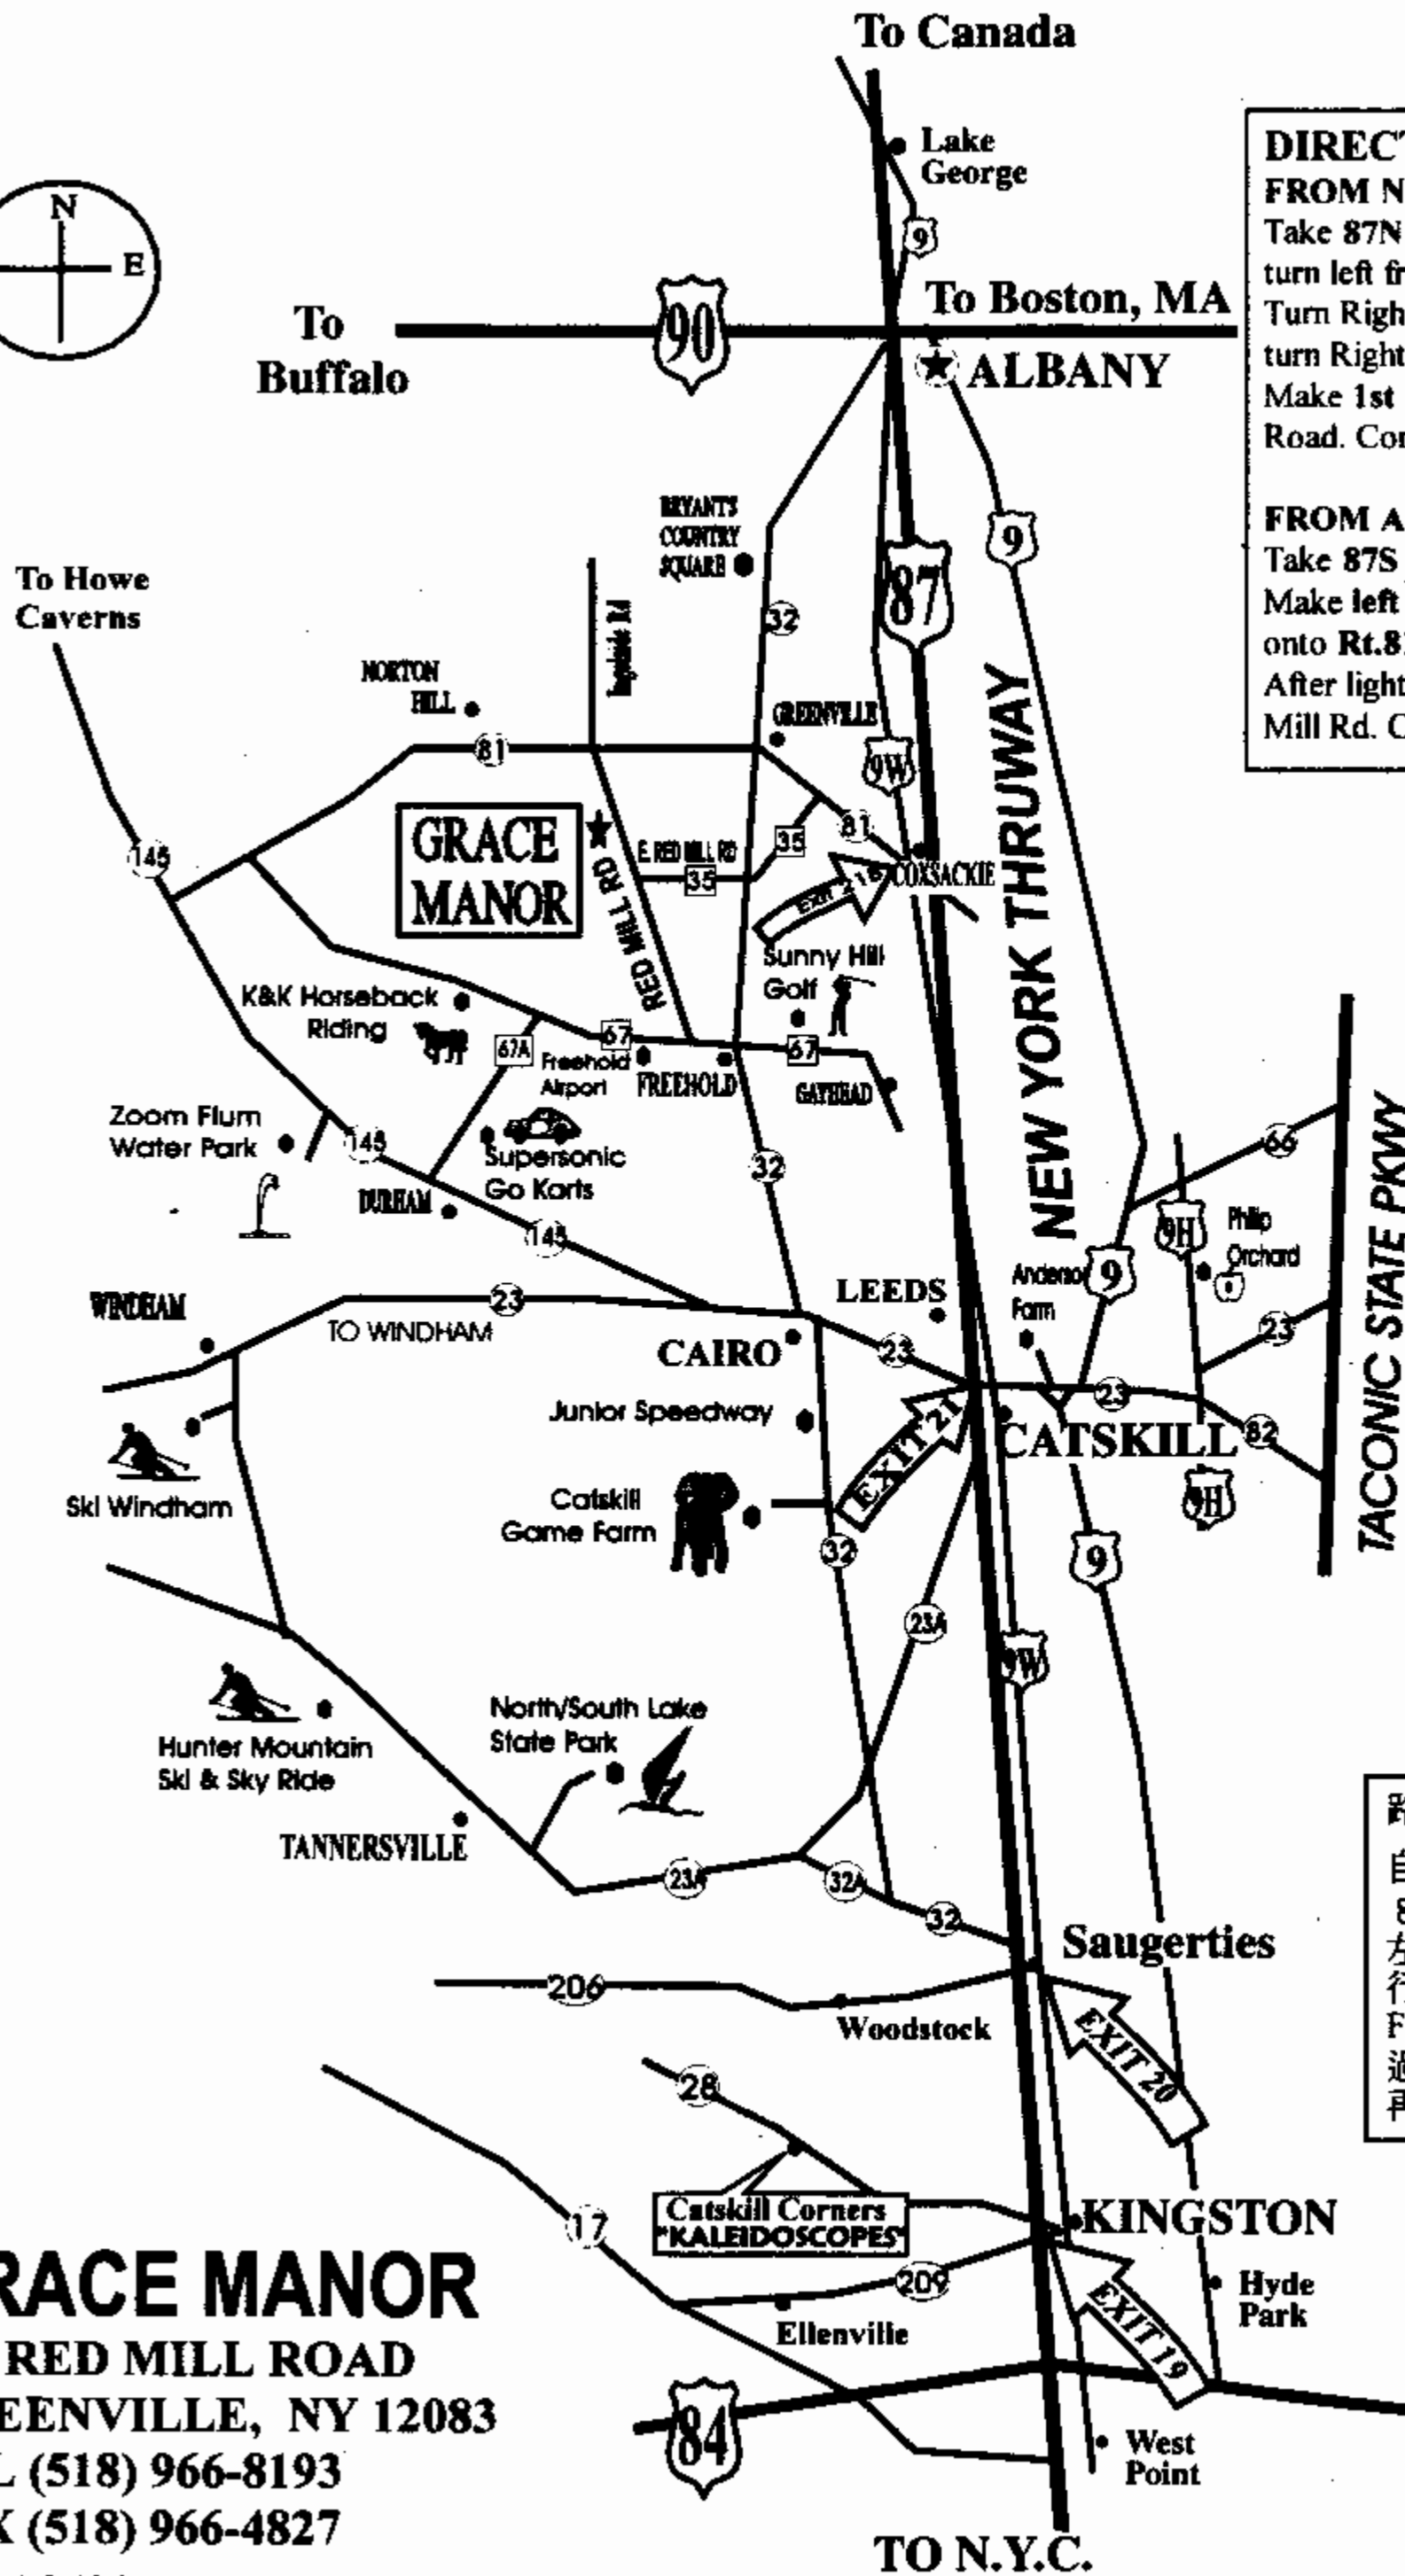

DIRECTIONS & POINTS OF FUN

DIRECTIONS:
FROM NEW YORK CITY & NEW JERSEY
 Take 87N (NY Thruway) to EXIT 21 (Catskill) turn left from Thruway exit go 1/2 mile to Rt.23 Turn Right onto 23W. Continue 9 miles and turn Right to Rt.32N and continue to Freehold. Make 1st left and then 1st right onto Red Mill Road. Continue 2 miles to Grace Manor.

FROM ALBANY & MASSACHUSETTS
 Take 87S (NY Thruway) to EXIT 21B (Coxsackie) Make left on Rt.9W, go 1 mile and make right onto Rt.81. Go 13 miles to Greenville traffic light. After light, (about 1 mile) make 1st left onto Red Mill Rd. Continue 2 miles to Grace Manor.

路線指示
 自紐約市，紐澤西出發：
 87公路往北至21出口(Catskill)左轉行1/2哩，右轉上Rt.23West。行9哩再右轉上Rt.32N，約5哩至Freehold，第一個左轉後約100呎過一小橋後，立即右轉至RedMill Rd.再行2哩即到華恩山莊。

GRACE MANOR
 907 RED MILL ROAD
 GREENVILLE, NY 12083
 TEL (518) 966-8193
 FAX (518) 966-4827
 www.gracemanor.com